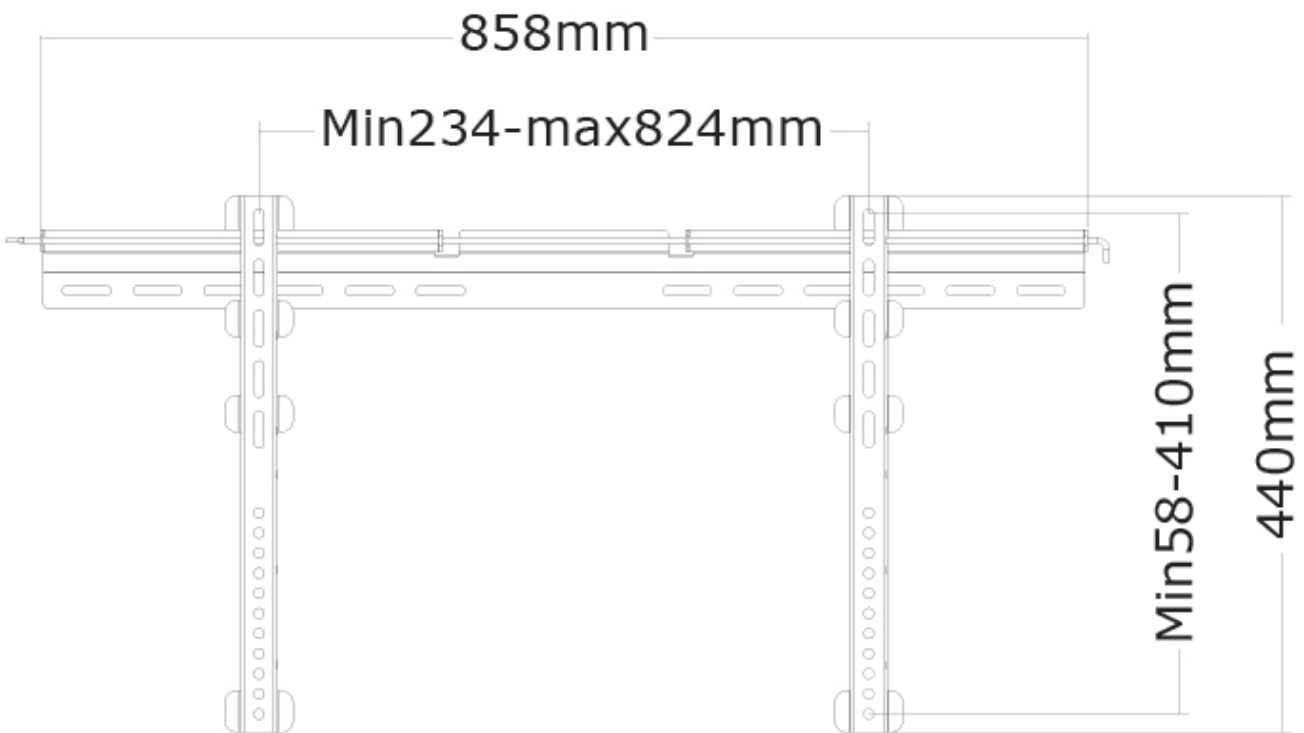

38mm

NewStar Products Europe B.V.
Wateringweg 62/B
2031 EJ HAARLEM
THE NETHERLANDS

Phone : +31(0)23-5478888
Fax : +31(0)23-5478889
Email : info@newstar.nl
Website : www.newstar.eu

NewStar cannot be held liable for any inaccuracies and copyrights.
No part of this publication may be reproduced and/or published by print, photocopy, microfilm or in any other way, without prior written permission of NewStar Computer Products Europe BV.