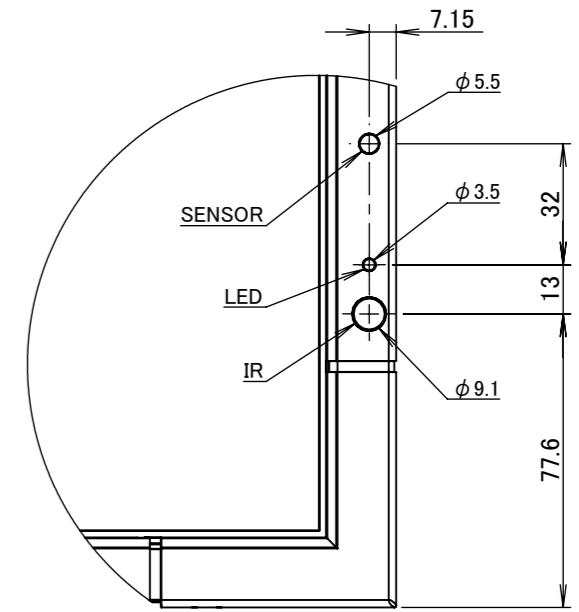

X551UHD OUTLINE

The center of gravity :
It is within 10mm from active center.

UNIT:mm
X551UHD
NEC Display Solutions
2016/01/22