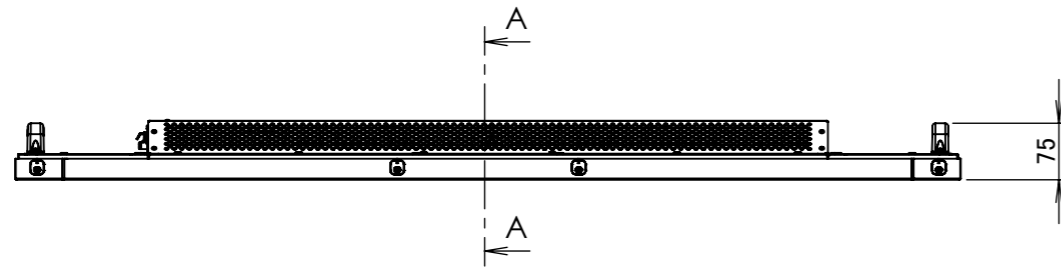

X551UHD OUTLINE

The center of gravity :
It is within 10mm from active center.

UNIT:mm
X551UHD
NEC Display Solutions
2016/01/22