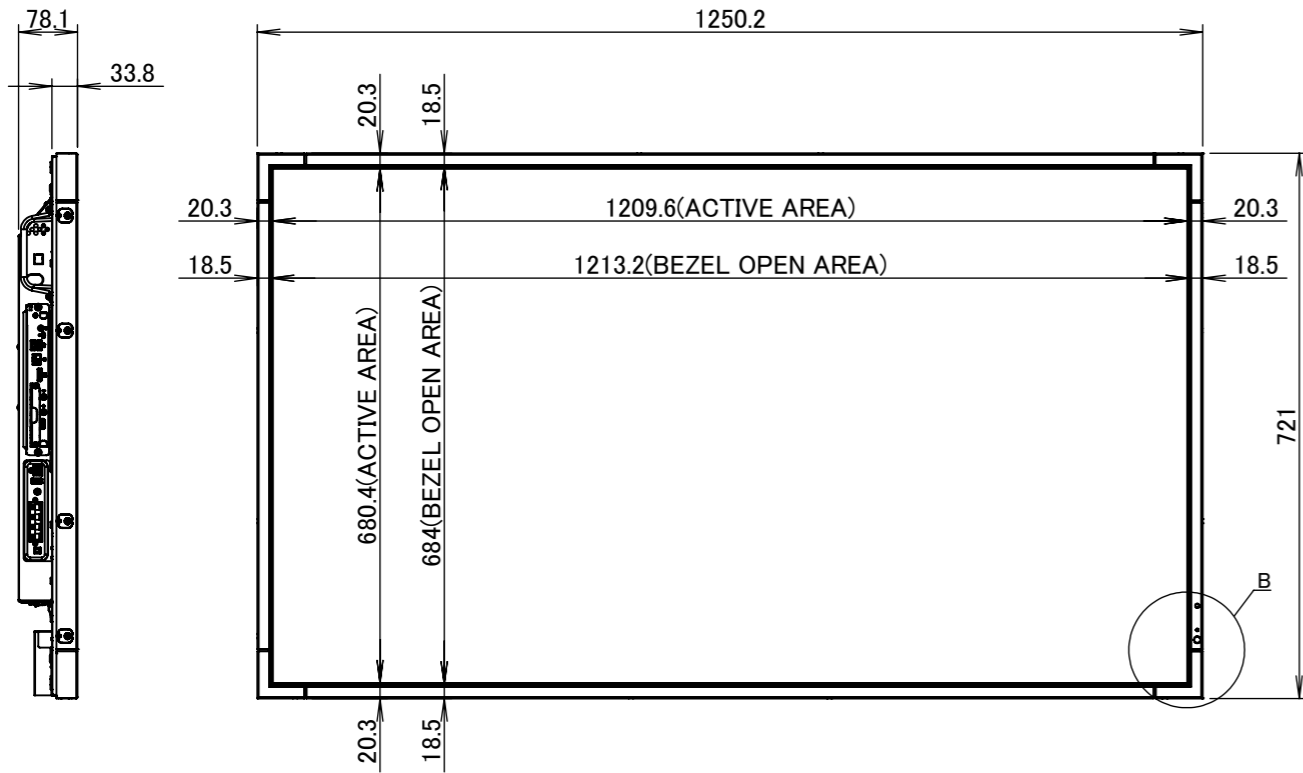

X551UHD OUTLINE

The center of gravity :
It is within 10mm from active center.

UNIT:mm
X551UHD
NEC Display Solutions
2016/01/22