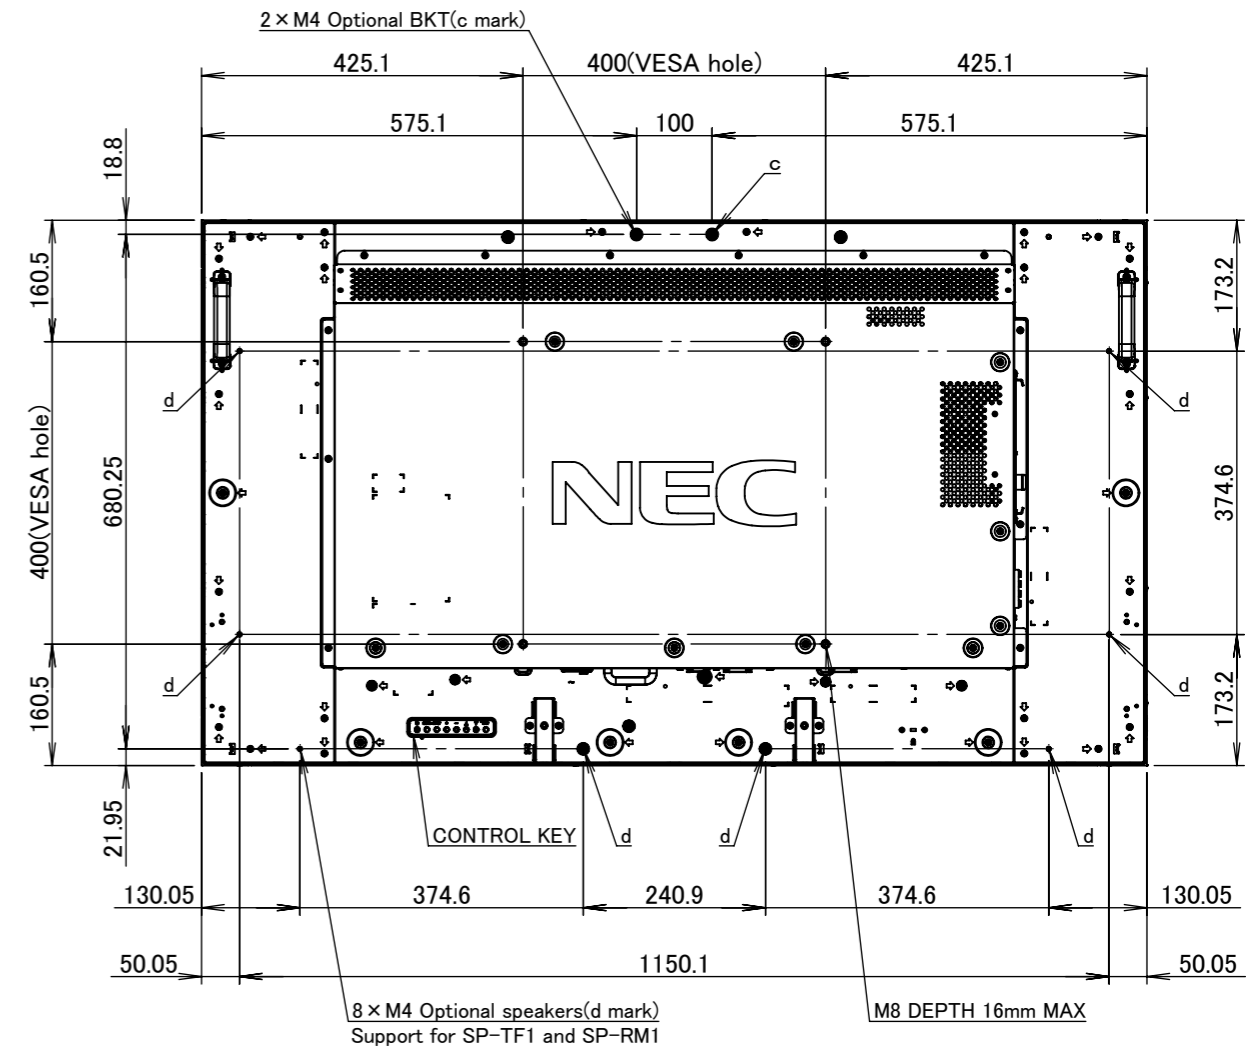

X551UHD OUTLINE

The center of gravity :
It is within 10mm from active center.

UNIT:mm
X551UHD
NEC Display Solutions
2016/01/22