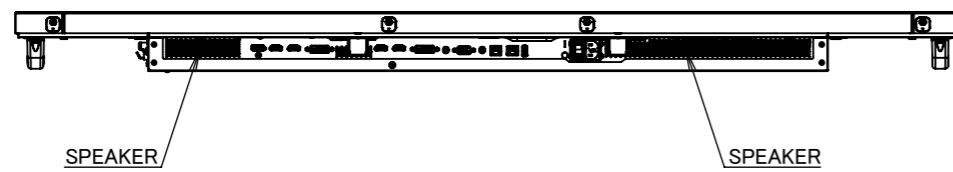

X551UHD OUTLINE

The center of gravity :
It is within 10mm from active center.

UNIT:mm
X551UHD
NEC Display Solutions
2016/01/22