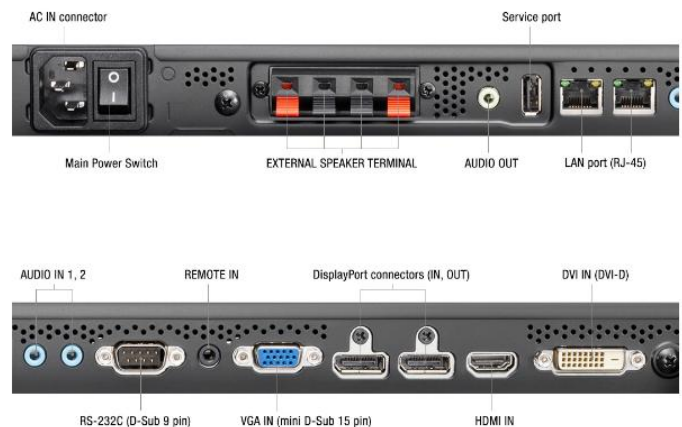

MultiSync® UN551S

NEC LCD 55" Video Wall Display

Datasheet

Walls of Desire

Attract and engage your audience; the new 55" UN551S shapes emotion and desire with NEC's most compelling video wall experience to date.

The new frameless design forms an entirely flat seamless digital canvas allowing a completely homogeneous image across multiple unified screens. The huge digital surface creates an unhindered viewing experience for your audience with a minimal image interruption of just 0.9mm per screen. The S-IPS panel provides superior picture quality and excellent colour reproduction in both landscape and portrait orientation ensuring perfect visibility even at extreme viewing angles which constantly change as the viewer passes by. At a high brightness level of 700 cd/m² your message will be well received with effortless readability even in the brightest ambient light conditions. An advanced set of intelligent features make the displays easy to install and operate and supports significantly reduced maintenance requirements.

Connectivity

Input Video Analogue	1 x D-sub 15 pin
Input Video Digital	1 x DisplayPort (with HDCP); 1 x DVI-D (with HDCP); 1 x HDMI (with HDCP); 1 x Interface Extension Slot; 1 x OPS Slot
Input Audio Analogue	2 x 3,5 mm jack
Input Audio Digital	1 x DisplayPort; 1 x HDMI
Input Control	LAN 100Mbit; remote control wire (3,5mm jack); RS232
Output Video Digital	1 x DisplayPort out (loop through: DisplayPort, DVI-D, HDMI, Interface Extension Slot, OPS)
Output Audio Analogue	3,5mm jack
Output Control	LAN 100Mbit
Remote Control	LAN with SNMP; Remote Control IR (internal/external (optional) sensor); RS-232C (9-pin D-sub) Input