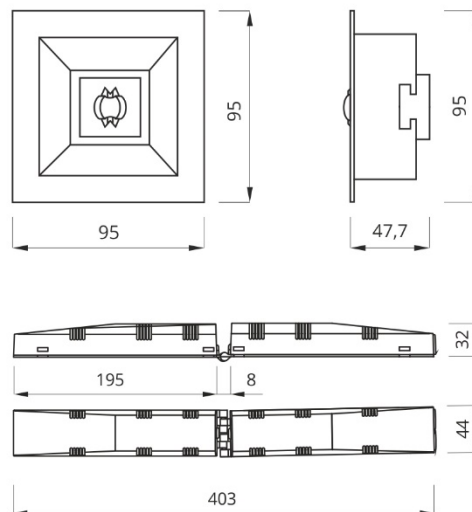

DIMENSIONS (mm):

RECESSING CUT (mm):
• ceiling

Ø 83mm

SICURIO