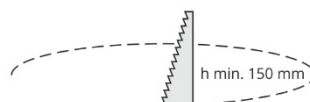

SIC-ESC1-3W3H

Escape Spot emergency luminaires is a combination of effective power LED light sources and the especially designed optics to illuminate escape routes and open areas. Lenses, obtained from the ultra- pure material, direct light on the working surface with a very high efficiency.

DIMENSIONS (mm):

RECESSING CUT (mm):
• ceiling

Ø 83mm

SICURIO