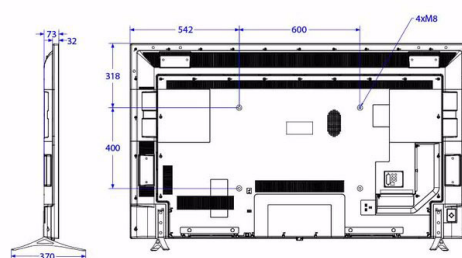

Specifications

Picture/Display

- Display: 4K Ultra HD LED
- Diagonal screen size: 75 inch / 190 cm
- Aspect ratio: 16:9
- Panel resolution: 3840x2160p
- Brightness: 320 cd/m²
- Contrast ratio (typical): 1400
- Viewing angle: 178° (H) / 178° (V)
- Response time (typical): 8 ms

- Included: Remote Control 22AV1407A/12, 2xAAA Batteries, Edge Stand, Warranty Leaflet, Legal and Safety brochure
- Optional: Easy RC 22AV1601B/12, Setup RC 22AV9574A/12

Power

- Mains power: AC 220-240V; 50-60Hz
- Energy Label Class: A+
- Eu Energy Label power: 160 W
- Annual energy consumption: 233 kW h
- Standby power consumption: <0.3 W

- Power Saving Features: Eco mode
- Ambient temperature: 5 °C to 45 °C

Dimensions

- Set dimensions (W x H x D): 1684 x 967 x 73 mm
- Set dimensions with stand (W x H x D): 1684 x 1023 x 370 mm
- Product weight: 39.6 kg
- Product weight (+stand): 40.2 kg
- VESA wall mount compatible: 600 x 400 mm, M8