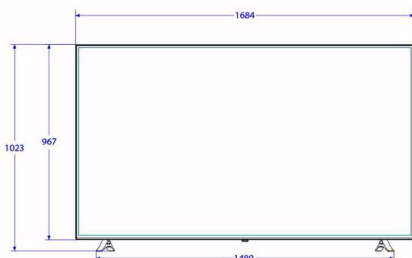

Specifications

Picture/Display

- Display: 4K Ultra HD LED
- Diagonal screen size: 75 inch / 190 cm
- Aspect ratio: 16:9
- Panel resolution: 3840x2160p
- Brightness: 320 cd/m²
- Contrast ratio (typical): 1400
- Viewing angle: 178° (H) / 178° (V)
- Response time (typical): 8 ms

Supported Display Resolution

- HDMI: Up to 3840x2160p@60Hz
- Tuner: T2 HEVC: up to 3840x2160@60Hz, Others: up to 1920x1080p@60Hz
- USB: HEVC: up to 3840x2160@60Hz, Others: up to 1920x1080@60Hz

Accessories

- Power Saving Features: Eco mode
- Ambient temperature: 5 °C to 45 °C

Dimensions

- Set dimensions (W x H x D): 1684 x 967 x 73 mm
- Set dimensions with stand (W x H x D): 1684 x 1023 x 370 mm
- Product weight: 39.6 kg
- Product weight (+stand): 40.2 kg
- VESA wall mount compatible: 600 x 400 mm, M8